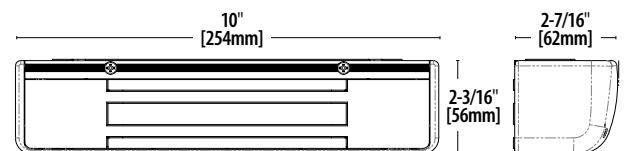

Holding Force:

600lbs [272kg]

Current:

M370 Magnalock Power

510mA (+/- 10%) at 12VDC
270mA (+/- 10%) at 24VDC

M380 Magnalock Power

530mA (+/- 10%) at 12VDC
280mA (+/- 10%) at 24VDC

Camera Power*

180mA (+/- 10%) at 12VDC
80mA (+/- 10%) at 24VDC

REX Power*

40mA (+/- 10%) at 12VDC
20mA (+/- 10%) at 24VDC

Dimensions:

Magnalock:

10" L x 2-7/16" D x 2-3/16" H

Strike:

7-7/16" L x 5/8" D x 1-5/8" H

Operating Temperature:

+32 to +110F [0 to +39C]

Indoor use only

Finishes:

M370 Finishes:

628/US28 – Satin Aluminum Clear (Standard)

313/US20A – Satin Brown

335/US19 – Satin Black

600 – Paintable Primer Gray

M380 Finishes:

628/US28 – Satin Aluminum Clear (Standard)

335/US19 – Satin Black

605/US03 – Polished Brass

606/US04 – Satin Brass

612/US10 – Satin Bronze

313/US20A – Satin Brown

AVAILABLE M370/ M380 SERIES MODELS INCLUDE:

Part #	Description
M370	M370 Magnalock
M380BD	M380 with BondSTAT and Door Position Switch (DPS)
M380BDC	M380 with BondSTAT, DPS, and B/W Camera
M380BDC2	M380 with BondSTAT, DPS, and Color Camera
M380BDX	M380 with BondSTAT, DPS, and Request to Exit (REX)
M380BDCX	M380 with BondSTAT, DPS, B/W Camera and REX
M380BDC2X	M380 with BondSTAT, DPS, Color Camera and REX

*A separate continuous power input is required to power the camera and motion detector

Patents Pending

Safety note: Securitron recommends an emergency exit button to be used in conjunction with the M380BDX and M380BDCX to meet applicable building and life safety codes.

DUAL VOLTAGE

FIRE RATED

LISTED

Need More Holding Force?

Securitron's M670 & M680 series with 1100lbs holding force offers integrated options such as a CCTV camera and passive infrared motion detector for streamlined access control. For more information, download the M670 and M680 sell sheets at www.securitron.com.