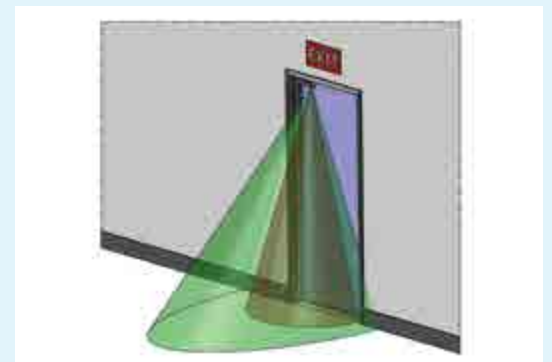

PRODUCT FEATURES

- Bracket mounting provides the easiest install for out-swing doors
- Innovative install template for an effortlessly accurate alignment between magnet and armature plate
- Sleek, low profile and refined lines for improved aesthetics
- LED visual locked status with configurable red/green color output
- Autosensing dual voltage with microprocessor technology
- Wire chamber with anti-tamper switch
- Efficient, low power usage
- Size optimized for use with door closers
- MagnaCare Lifetime Replacement No Fault Warranty
- Additional M380 features:
  - BondSTAT lock bond sensor
  - Integrated door position switch
  - Adjustable automatic relock timer (0.5-15 seconds)

Optional Integrated Video Surveillance Camera Features:

- Analog black/white CCTV camera (M380BDC)
  - > 112 degree view angle
  - > 420 TV line resolution
  - > 48db S/N ratio
  - > 0.1 LUX minimum illumination day/night operation
  - > Supports 2-wire or BNC connection
- Analog color CCTV camera (M380BDC2)
  - > 112 degree view angle
  - > 520 TV line resolution
  - > 48db S/N ratio
  - > 1.5 LUX minimum illumination day/night operation
  - > Supports 2-wire or BNC connection

PRODUCT OPTIONS

- **SFP** – Stop Filler Plate (1/4", 3/8", 1/2", 5/8")
- **UHB** – Universal Header Bracket
- **HEB** – Header Extension Bracket
- **GDB** – Glass Door Bracket
- **DCP-12X3** – Dress Cover Plate, 12" x 3"
- **HEB-3G** – Header Extension Bracket (for Glass)

Optional Integrated Passive Infrared Motion Detector Features:

- Automatically cuts power to the M380 for egress
- Request to Exit (REX) output
- Automatically adjusts sensitivity based on ambient light
- Easily configurable beam pattern
  - > Adjustable range
  - > Adjustable sensitivity