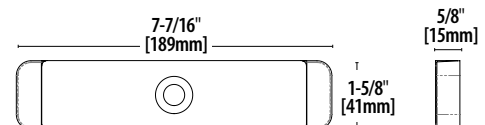

Holding Force:

600lbs [272kg]

Current:

M370 Magnalock Power

510mA (+/- 10%) at 12VDC
270mA (+/- 10%) at 24VDC

M380 Magnalock Power

530mA (+/- 10%) at 12VDC
280mA (+/- 10%) at 24VDC

Camera Power*

180mA (+/- 10%) at 12VDC
80mA (+/- 10%) at 24VDC

REX Power*

40mA (+/- 10%) at 12VDC
20mA (+/- 10%) at 24VDC

Dimensions:

Magnalock:

10" L x 2-7/16" D x 2-3/16" H

Strike:

7-7/16" L x 5/8" D x 1-5/8" H

Operating Temperature:

+32 to +110F [0 to +39C]

Indoor use only

Finishes:

M370 Finishes:

628/US28 – Satin Aluminum Clear (Standard)

313/US20A – Satin Brown

335/US19 – Satin Black

600 – Paintable Primer Gray

M380 Finishes:

628/US28 – Satin Aluminum Clear (Standard)

335/US19 – Satin Black

605/US03 – Polished Brass

606/US04 – Satin Brass

612/US10 – Satin Bronze

313/US20A – Satin Brown

AVAILABLE M370/ M380 SERIES MODELS INCLUDE:

Part #	Description
M370	M370 Magnalock
M380BD	M380 with BondSTAT and Door Position Switch (DPS)
M380BDC	M380 with BondSTAT, DPS, and B/W Camera
M380BDC2	M380 with BondSTAT, DPS, and Color Camera
M380BDX	M380 with BondSTAT, DPS, and Request to Exit (REX)
M380BDCX	M380 with BondSTAT, DPS, B/W Camera and REX
M380BDC2X	M380 with BondSTAT, DPS, Color Camera and REX

*A separate continuous power input is required to power the camera and motion detector

Patents Pending

Safety note: Securitron recommends an emergency exit button to be used in conjunction with the M380BDX and M380BDCX to meet applicable building and life safety codes.

DUAL VOLTAGE

FIRE RATED

LISTED

Need More Holding Force?

Securitron's M670 & M680 series with 1100lbs holding force offers integrated options such as a CCTV camera and passive infrared motion detector for streamlined access control. For more information, download the M670 and M680 sell sheets at www.securitron.com.