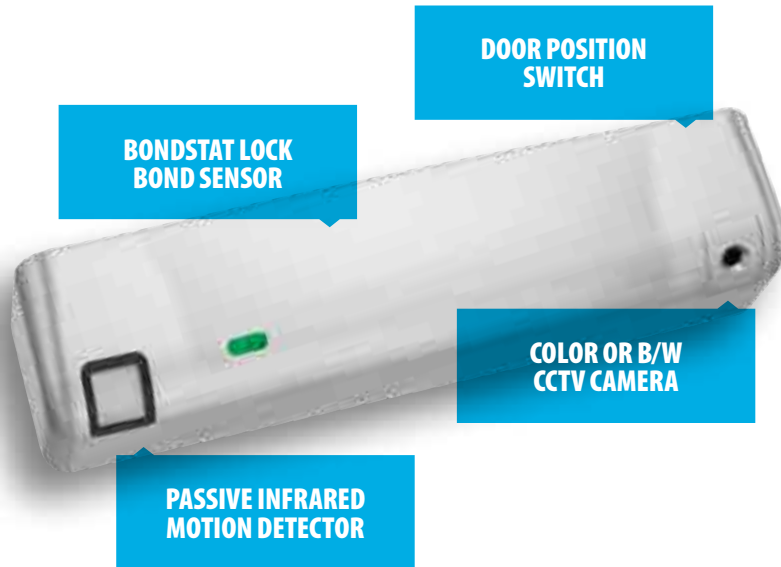

APPLICATION IDEAS

- Fail safe, high-traffic exits
- Metal doors or wood doors
- Stairwells, vestibules or other interior or protected perimeter out-swing doors
- Commercial, retail, healthcare, education and government institutions
- Aesthetically demanding installations like museums and galleries

ASSA ABLOY, the global leader in door opening solutions

EASY TO INSTALL

The Securitron M380 is designed to provide the easiest installation of any maglock available. Get the speed and ease of bracket mounting combined with a new patent pending template for perfect alignment. A typical installation takes 25 minutes or less.

INTELLIGENT

With a microprocessor and variety of onboard options, the Securitron M380 is the most advanced maglock available today. The M380 delivers intelligent access control with Securitron's BondSTAT lock bond sensor, a door position sensor, a configurable LED, auto-relock timer and tamper detection. Deluxe models include an optional integrated passive infrared motion detector for exit request and/or an optional discreet surveillance camera.

BEAUTIFUL

By accentuating curved lines, architectural finishes and a low profile, Securitron has differentiated the M380 from the usual bulky, brick-like industrial competitor maglocks. Architects and designers will appreciate the strength and durability of magnetic access control in a curved and beautiful package.