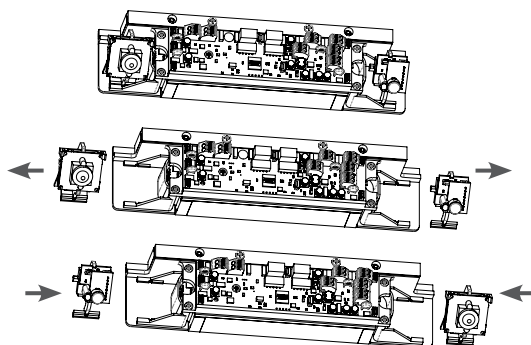

PRODUCT FEATURES

- Bracket mounting provides the easiest install for out-swing doors
- Innovative install template for an effortlessly accurate alignment between magnet and armature plate
- Sleek, low profile and refined lines for improved aesthetics
- LED visual locked status with configurable red/green color output
- Autosensing dual voltage with microprocessor technology
- Wire chamber with anti-tamper switch
- Efficient, low power usage
- Size optimized for use with door closers
- MagnaCare Lifetime Replacement No Fault Warranty
- Additional M380 features:
 - BondSTAT lock bond sensor
 - Integrated door position switch
 - Adjustable automatic relock timer (0.5-15 seconds)

As viewed from the security video screen

Embedded CCTV captures full facial view of persons exiting door

PRODUCT OPTIONS

- **SFP** – Stop Filler Plate (1/4", 3/8", 1/2", 5/8")
- **UHB** – Universal Header Bracket
- **HEB** – Header Extension Bracket
- **GDB** – Glass Door Bracket
- **DCP-12X3** – Dress Cover Plate, 12" x 3"
- **HEB-3G** – Header Extension Bracket (for Glass)

Optional Integrated Passive Infrared Motion Detector Features:

- Automatically cuts power to the M380 for egress
- Request to Exit (REX) output
- Automatically adjusts sensitivity based on ambient light
- Easily configurable beam pattern
 - > Adjustable range
 - > Adjustable sensitivity

The optional camera and the PIR motion detector are designed as modular components. They can be moved in the field to either the left side or right side of the magnet for optimal positioning on the door.